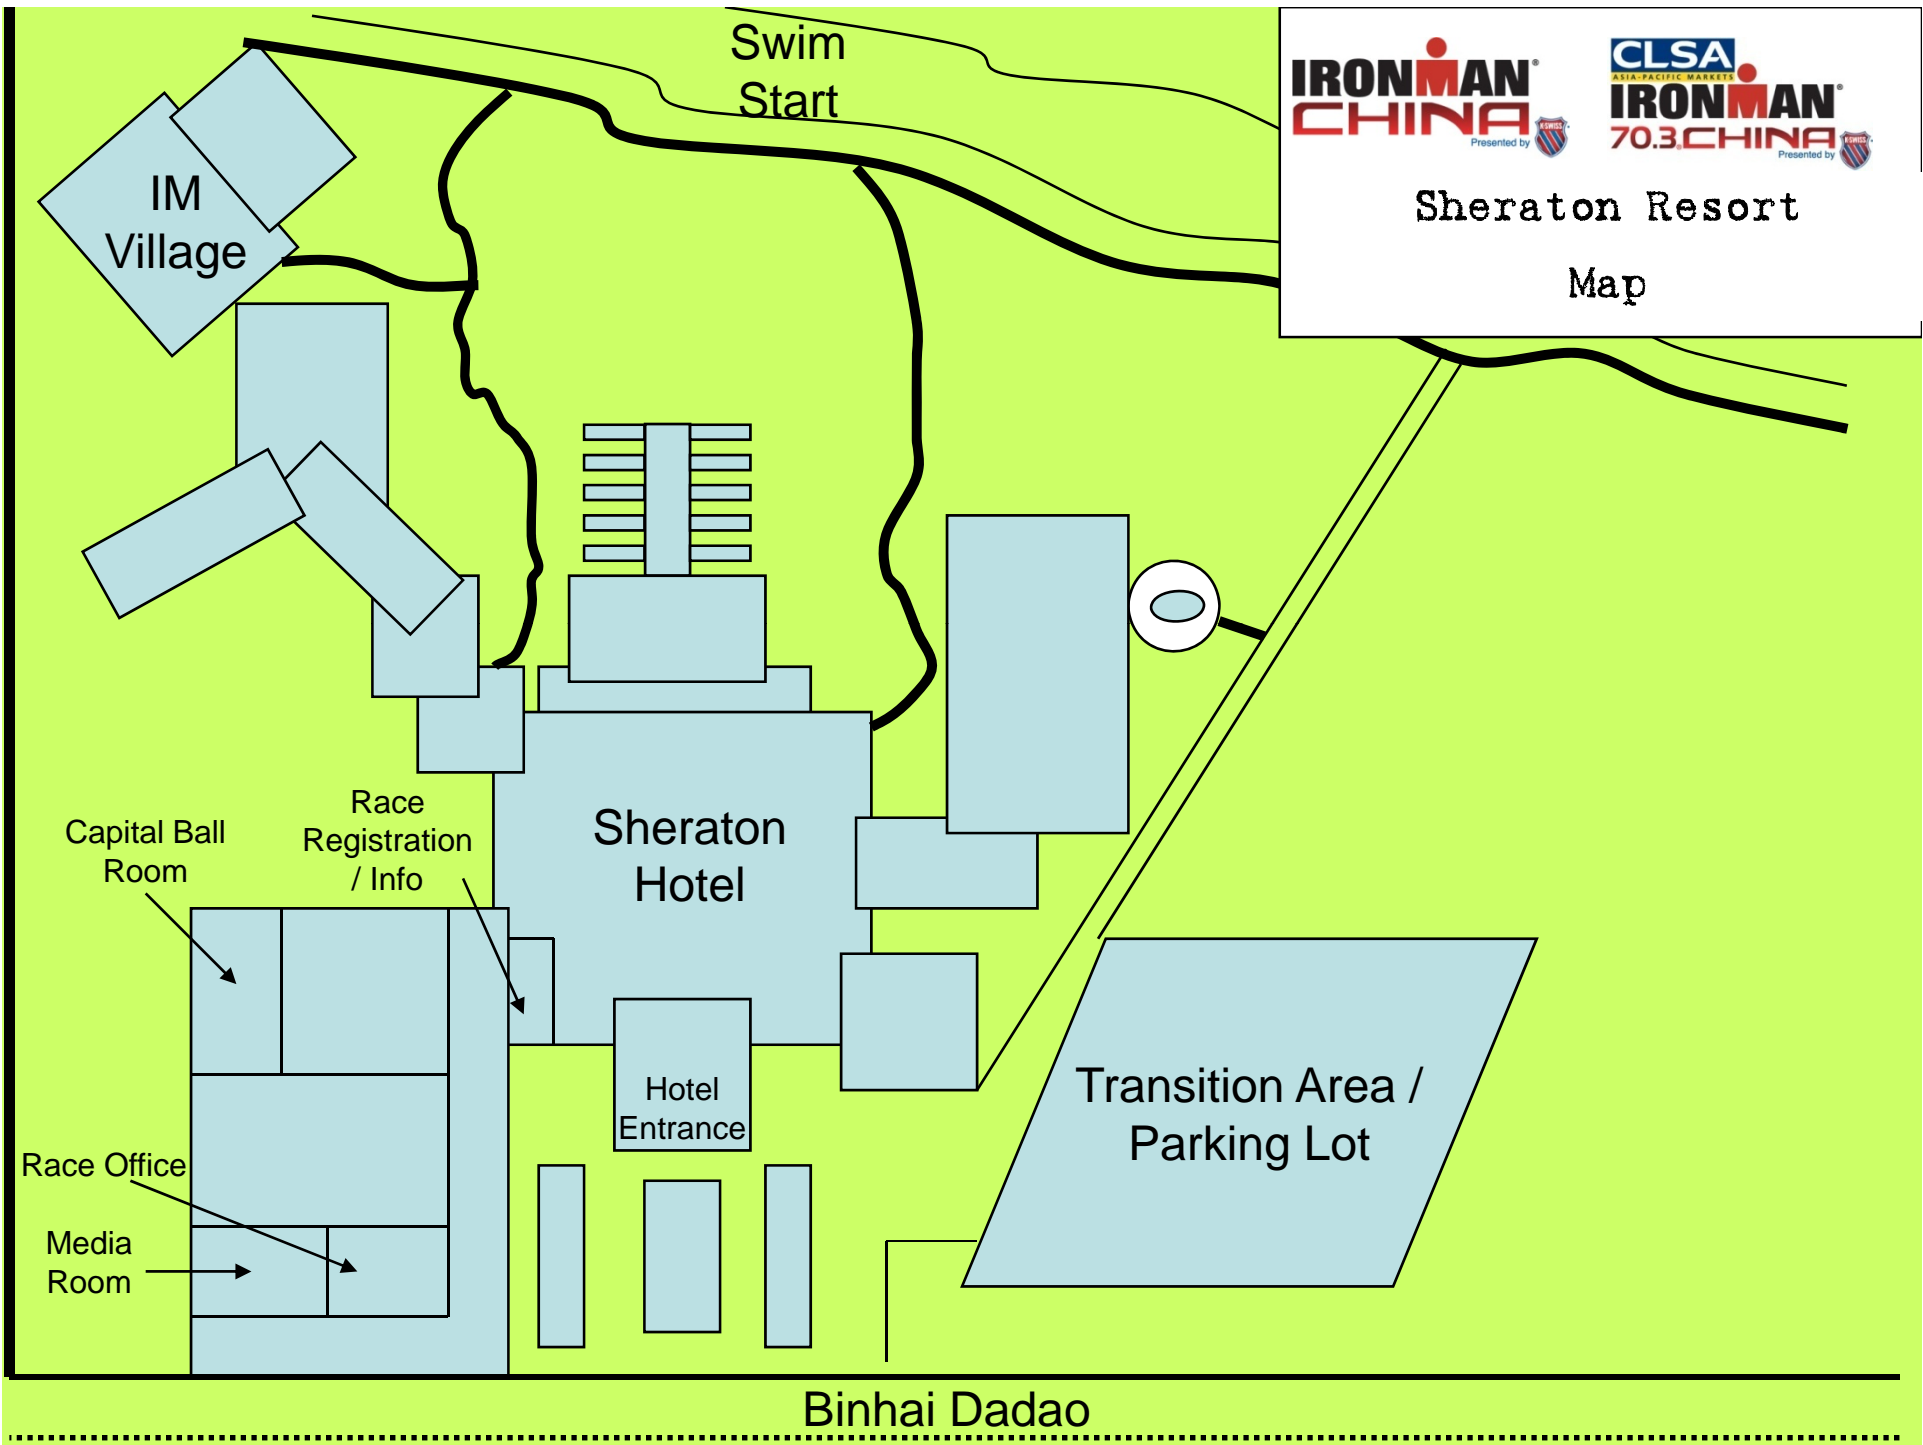

Sheraton Resort Map

Binhai Dadao